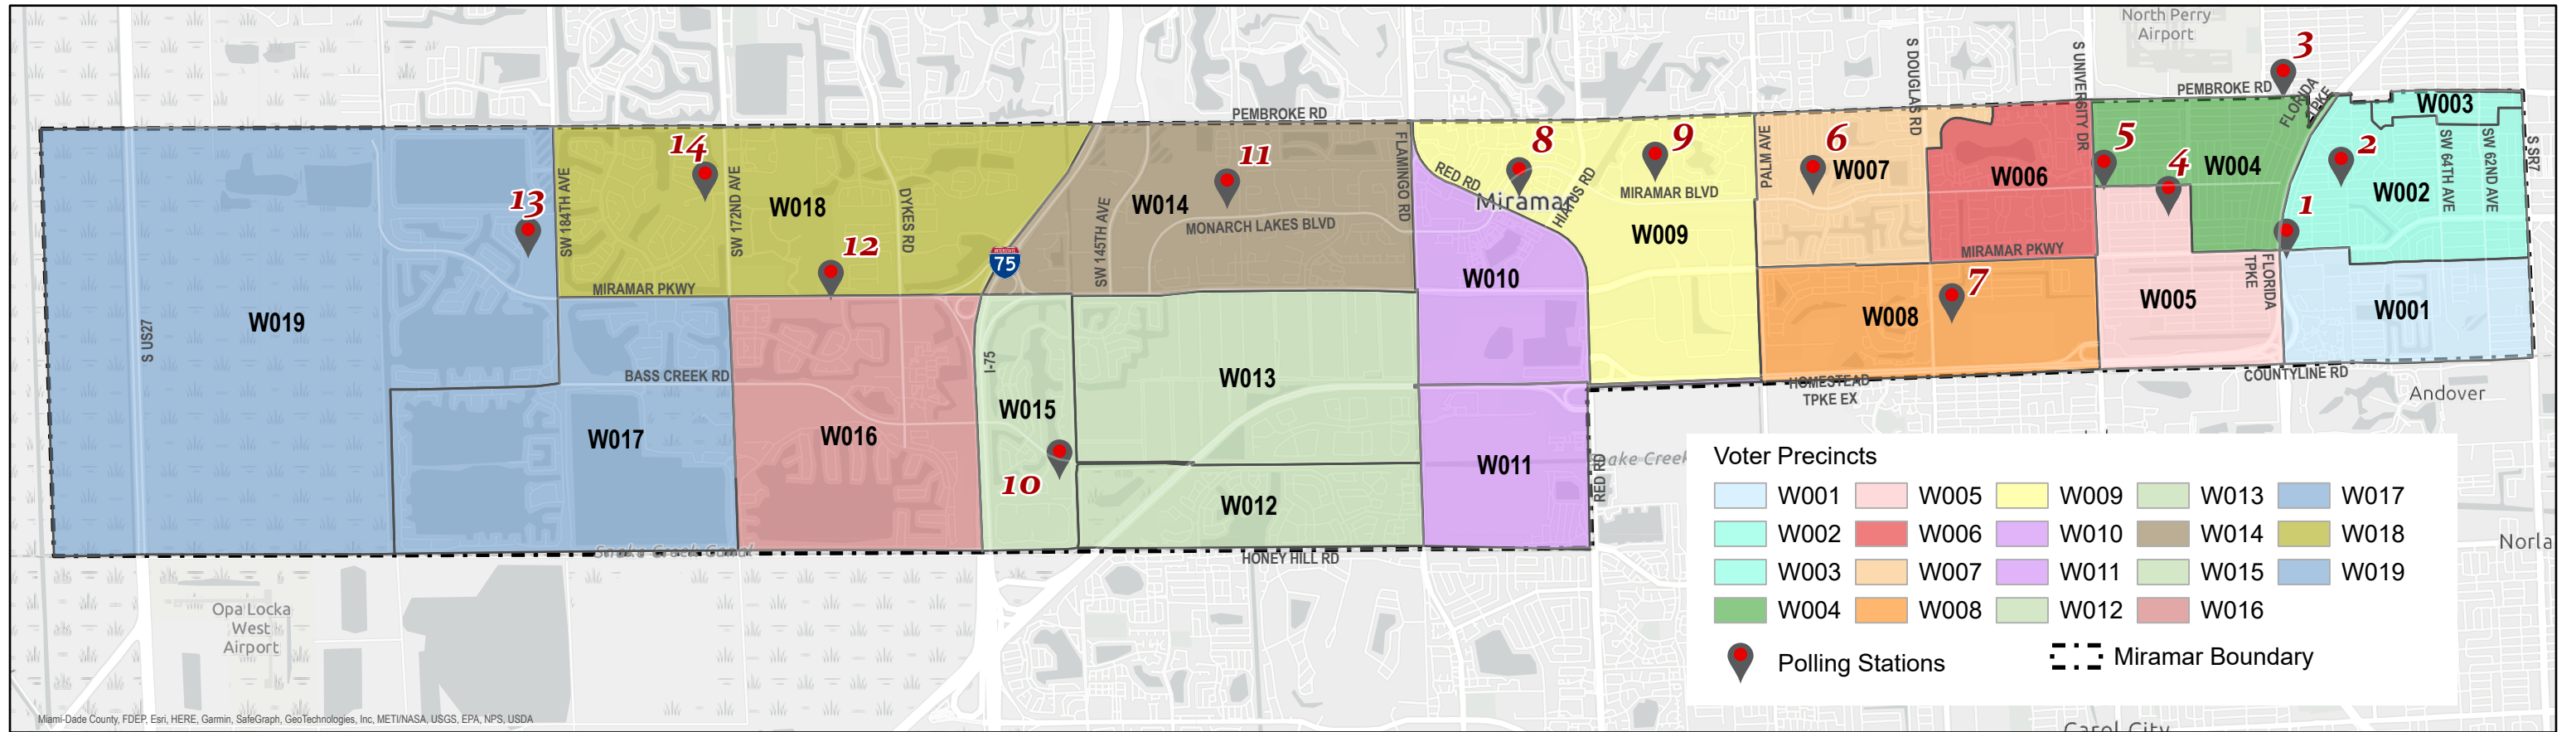

Miramar Polling Station Locations

ID	LOCATION	ADDRESS	ZIP	PRECINCTS
1	Vernon E. Hargray Youth Enrichment Center	7000 MIRAMAR PKWY	33023	W001
2	Miramar Elementary School	6831 SW 26TH ST	33023	W002 W003
3	Hope Missionary Baptist Church	7130 PEMBROKE RD	33023	W004
4	Sunshine Elementary School	7737 LASALLE BLVD	33023	W005
5	Miramar United Methodist Church	2507 UTOPIA DR	33023	W006
6	Sea Castle Elementary School	9600 MIRAMAR BLVD	33025	W007
7	Miramar High School	3601 SW 89TH AVE	33025	W008
8	Miramar City Hall	2300 CIVIC CENTER PL	33025	W009
9	New Renaissance Middle School	10701 MIRAMAR BLVD	33025	W010 W011
10	Coral Cove Elementary School	5100 SW 148 AVE	33027	W012 W013 W015
11	Coconut Palm Elementary School	13601 MONARCH LAKES BLVD	33027	W014
12	Dolphin Bay Elementary School	16450 MIRAMAR PKWY	33027	W016
13	Sunset Lakes Community Center	2801 SW 186TH AVE	33029	W017 W019
14	Silver Lakes Elementary School	2300 SW 173RD AVE	33029	W018

Click here for more information and directions to your Precinct and Polling Station from the Broward County Supervisor of Elections website